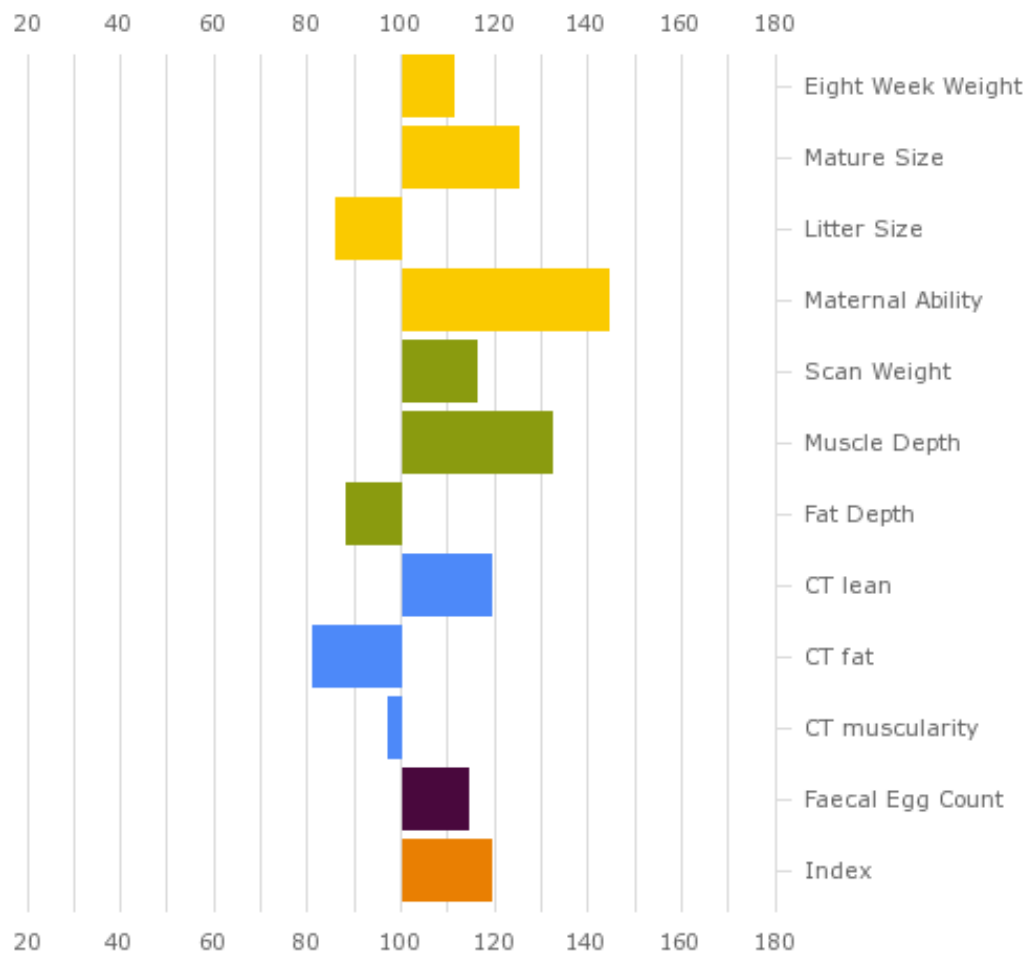

# SANDYKNOWE NZ MUSCLER

Y13:F92

name

flock book number

status: Sold date of birth: 13/04/2005 sex: M breed: SUFFOLK

## Latest EBVs:

Analysis date: 22/06/2011

	EBV	index*	accuracy
Eight Week Weight	4.77	111.0	93.0%
Mature Size	1.43	125.0	38.0%
Litter Size	0.0	86.0	61.0%
Maternal Ability	1.44	144.0	58.0%
Scan Weight	9.45	116.0	94.0%
Muscle Depth	4.76	132.0	94.0%
Fat Depth	0.4	88.0	94.0%
CT lean	3.12	119.0	92.0%
CT fat	1.79	81.0	90.0%
CT muscularity	0.19	97.0	68.0%
Faecal Egg Count	0.11	114.0	55.0%
Index	3.44	119.0	93.0%

\*100 = breed average